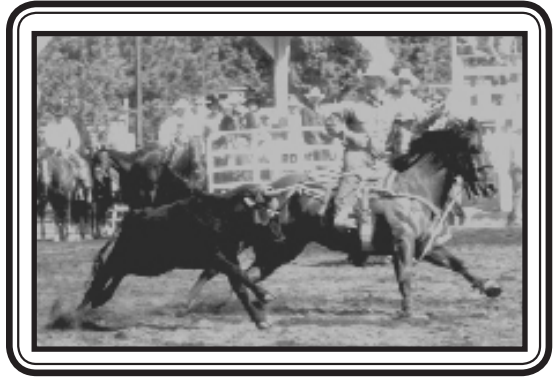

Reg's Custom Mix™

Why Reg's Mix?

Reg's Custom Mix™ is a nutritional supplement designed for High Performance Horses (endurance, fox hunting, jumping, roping, dressage) whose discipline requires great fitness, stress on their bodies and a high metabolic output. **Reg's Custom Mix™** is the answer for owners who are short on time or board their horses.